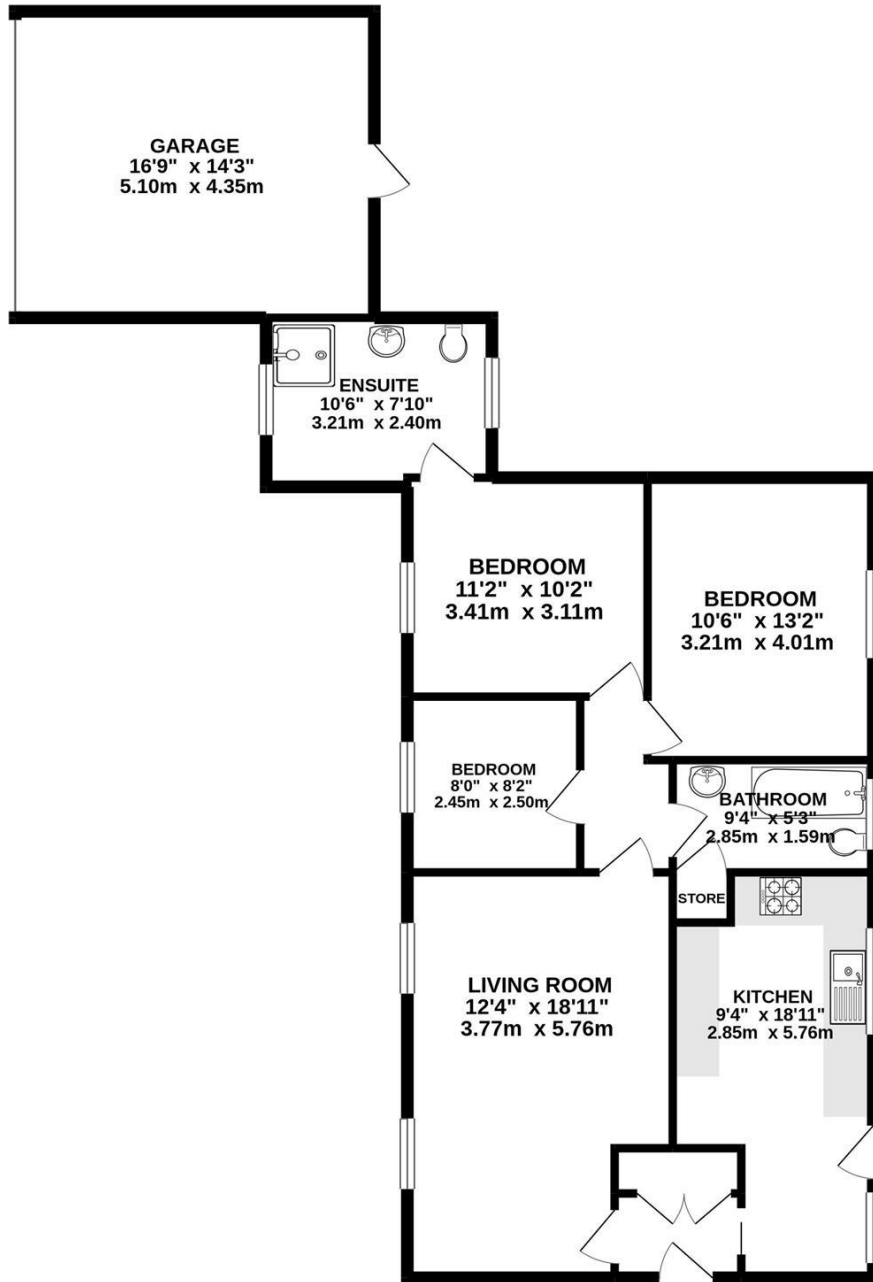

40 Covert Close, Keyworth, Nottingham, NG12 5GB – Floor Plan

GROUND FLOOR
1129 sq.ft. (104.9 sq.m.) approx.

DETACHED BUNGALOW

TOTAL FLOOR AREA : 1129 sq.ft. (104.9 sq.m.) approx.